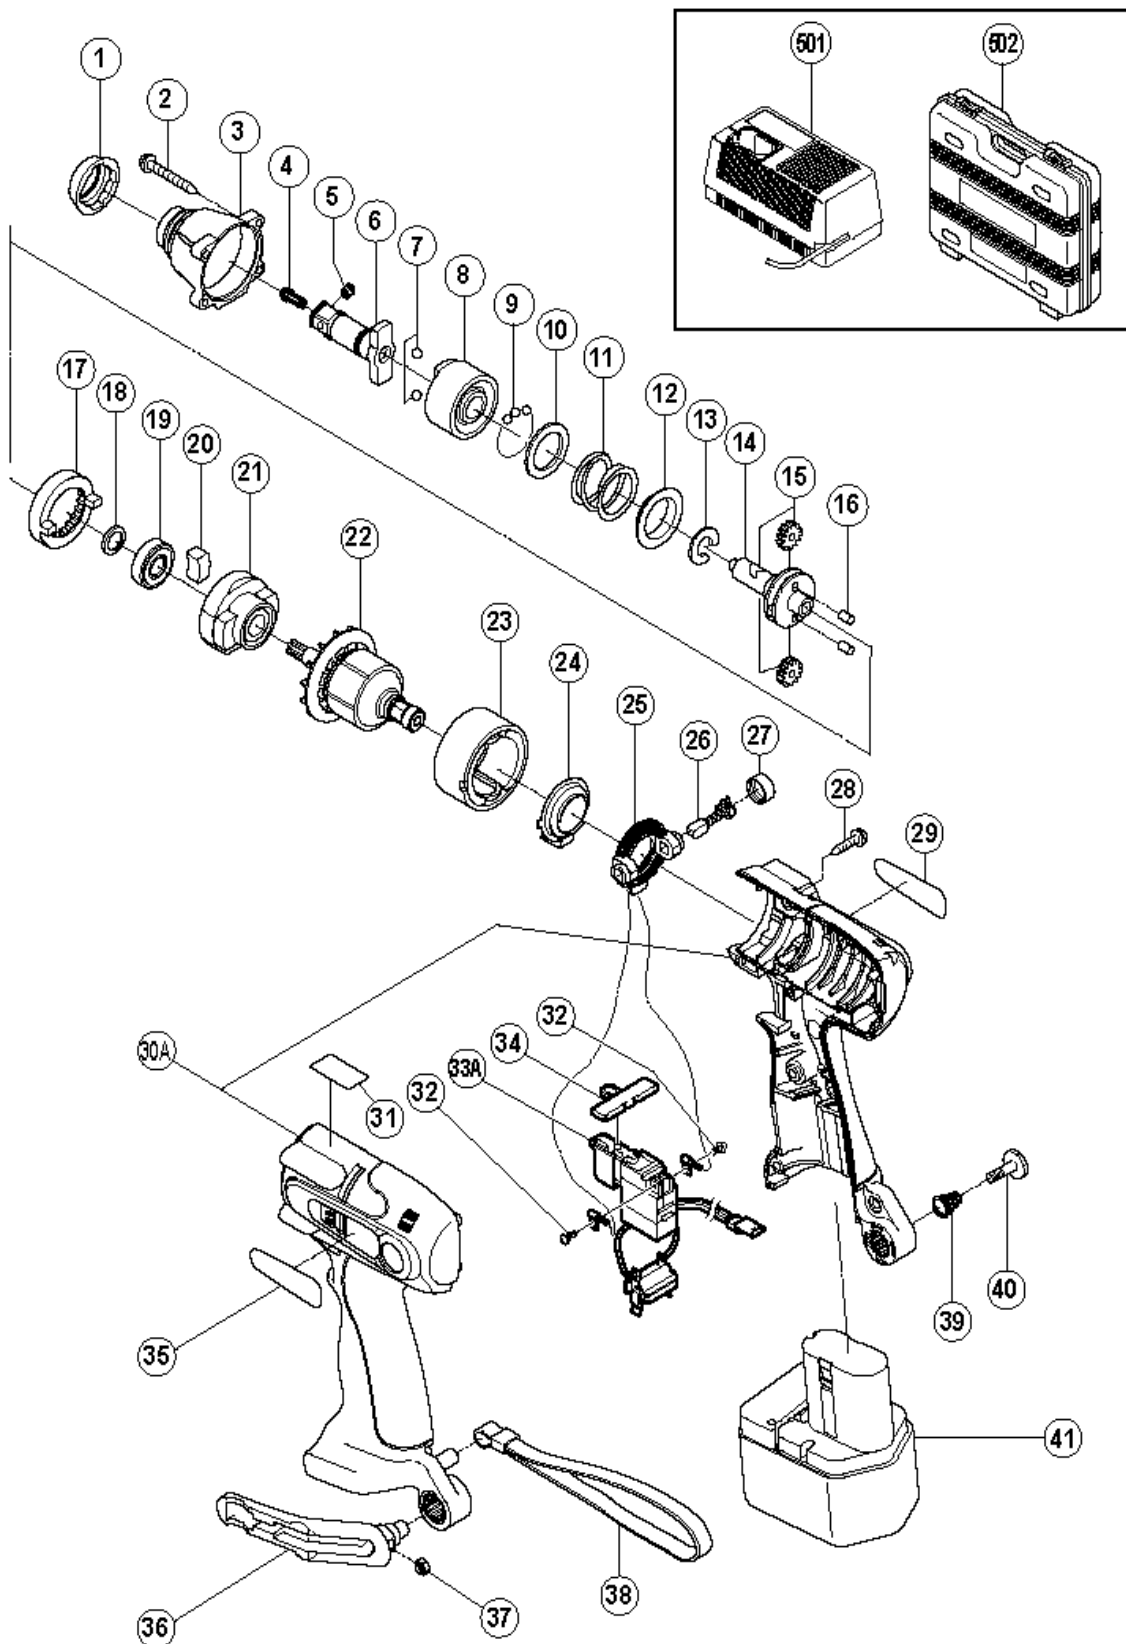

ELECTRIC TOOL PARTS LIST

■ CORDLESS IMPACT WRENCH

2006 · 6 · 1

Model WR 12DM

(E1-1)

PARTS

WR12DM

ITEM No.	CODE No.	DESCRIPTION	No. USED	REMARKS
1	320-383	FRONT CAP	1	
2	319-917	TAPPING SCREW (W/SP. WASHER) D4X25(BLACK)	4	
3	320-382	HAMMER CASE	1	
4A	323-542	PIN RETAINER (A)	1	
5A	323-541	PLUNGER (A)	1	
6	320-384	ANVIL (L) ASS'Y	1	INCLUD.4,5
7	959-154	STEEL BALL D5.556 (10 PCS.)	2	
8	319-916	HAMMER	1	
9	959-148	STEEL BALL D3.175 (10 PCS.)	28	
10	315-978	WASHER (J)	1	
11	319-915	HAMMER SPRING	1	
12	316-172	WASHER (S)	1	
13	316-171	STOPPER	1	
14	319-912	SPINDLE	1	
15	319-913	IDLE GEAR SET (2 PCS.)	2	
16	319-914	NEEDLE ROLLER	2	
17	319-910	RING GEAR	1	
18	319-911	WASHER (E)	1	
19	690-1VV	BALL BEARING 6901VVCMP2L	1	
20	319-909	DAMPER	2	
21	319-908	INNER COVER	1	
22	360-557	ARMATURE ASS'Y (W/BALL BEARING) DC 12V	1	
23	319-919	MAGNET	1	
24	319-907	DUST GUARD FIN	1	
25	320-376	BRUSH BLOCK	1	
26	999-054	CARBON BRUSH 5X6X11.5 (1 PAIR)	2	
27	319-918	BRUSH CAP	2	
28	302-086	TAPPING SCREW (W/FLANGE) D4X20 (BLACK)	7	
*	29	NAME PLATE	1	
	30A	320-381 HOUSING (A).(B) SET	1	
*	31	CAUTION PLATE	1	
	31	000-008D	0	FOR USA
	32	994-532 MACHINE SCREW (W/SP. WASHER) M3X5	2	
	33A	324-829 DC-SPEED CONTROL SWITCH	1	
	34	316-166 PUSHING BUTTON	1	
	35	HITACHI LABEL	1	
	36	320-378 HOOK ASS'Y	1	INCLUD.37
	37	320-288 V-LOCK NUT M5	1	
	38	306-952 STRAP (BLACK)	1	
	39	319-926 HOOK SPRING	1	
	40	319-927 SPECIAL SCREW M5	1	